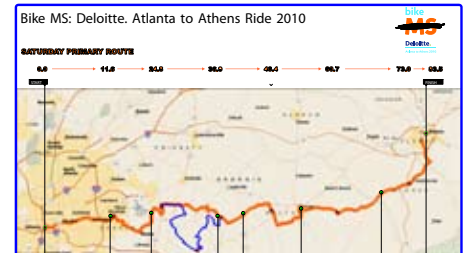

## Bike MS Deloitte Atlanta - Athens April 10th and 11th, 2010

Braving a short training season and a really, **really** cold winter, Team Drummond will send seven riders to the start line for the inaugural Bike MS Deloitte Atlanta to Athens event. If you want to cheer our riders at the start line, be at Georgia State University by 8am on Sat. April 10th. There are still even a few spots left if you've got the legs for it! For a complete listing of activities both here in Atlanta and in Athens, visit:  
<http://issuu.com/nmssga/docs/scheduleofevents2010>

*Ride to Athens and Back? Check.*

## Training Rides Schedule

Join Team Drummond for some training rides coming up in the next few weeks. This Saturday, April 3rd we'll ride the "Share the Road"

*Every lane is a bike lane*

route out of Atlanta Cycling all the way out to Serenbe and back. Meet at Atlanta Cycling on Cobb Parkway around 8:30am for a 9am sharp rollout. Different ride lengths and paces will have leaders, so bring water and nutrition. This will be the last chance for the Atlanta to Athens riders to get in some serious miles.